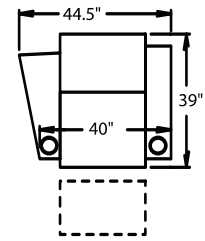

5240 CONSOLE
RECLINER
5241 CONSOLE
POWER RECLINE