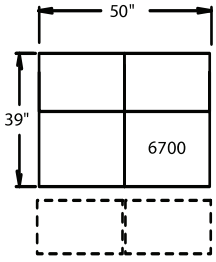

6700 ARMLESS
LOVE SEAT
6701 ARMLESS LOVE SEAT
POWER RECLINE