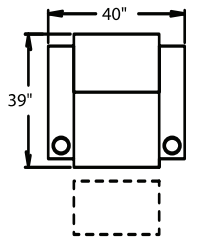

5300 - Straight Arm LF, WAW®, TM®, Rec
5301 - Straight Arm LF, WAW®, PR®, Rec
H. 44.5" W. 32.5" OD. 39"

5400 - Armless, WAW®, TM®, Rec
5401 - Armless, WAW®, PR®, Rec
H. 44.5" W. 26" OD. 39"

6700 - Armless, WAW®, TM®, Love Seat
6701 - Armless, WAW®, PR®, Love Seat
H. 44.5" W. 50" OD. 39"

CURVED

5240 - LF Wedge Arm/RF Straight Arm, WAW®, TM®, Rec
5241 - LF Wedge Arm/RF Straight Arm, WAW®, PR®, Rec
H. 44.5" W. 44.5" OD. 39"

5340 - Wedge Arm RF/LF Straight Arm, WAW®, TM®, Rec
5341 - Wedge Arm RF/LF Straight Arm, WAW®, PR®, Rec
H. 44.5" W. 44.5" OD. 39"

5440 - Wedge Arm RF, WAW®, TM®, Rec
5441 - Wedge Arm RF, WAW®, PR®, Rec
H. 44.5" W. 37" OD. 39"

Available in fabric, suede, vinyl, 100% genuine top grain leather or LeatherPlus.*

* LeatherPlus combines leather and vinyl for value and comfort.

WAW® = Wallaway®
 TM® = TouchMotion®
 PR® = PowerRecline®
 REC = Recliner

Specifications accurate at time of printing.
 Specifications are subject to change without notification.
 Revised 7/08.

44.5" BACK HEIGHT