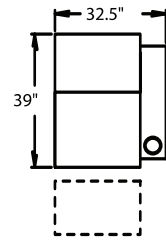

5300 - Straight Arm LF, WAW®, TM®, Rec
5301 - Straight Arm LF, WAW®, PR®, Rec
H. 44.5" W. 32.5" OD. 39"

5400 - Armless, WAW®, TM®, Rec
5401 - Armless, WAW®, PR®, Rec
H. 44.5" W. 26" OD. 39"

6700 - Armless, WAW®, TM®, Love Seat
6701 - Armless, WAW®, PR®, Love Seat
H. 44.5" W. 50" OD. 39"

WAW® = Wallaway®
 TM® = TouchMotion®
 PR® = PowerRecline®
 REC = Recliner

Specifications accurate at time of printing.
 Specifications are subject to change without notification.
 Revised 7/08.

44.5" BACK HEIGHT

3900 RECLINER
3901 POWER RECLINE

5300 LF ARM
RECLINER
5301 LF ARM
POWER RECLINE

5340 CONSOLE
5341 CONSOLE
POWER RECLINE

5400 ARMLESS
RECLINER
5401 ARMLESS
POWER RECLINE

5440 CONSOLE
5441 CONSOLE
POWER RECLINE

5200 RF ARM
RECLINER
5201 RF ARM
POWER RECLINE

5240 CONSOLE
RECLINER
5241 CONSOLE
POWER RECLINE

6700 ARMLESS
LOVE SEAT
6701 ARMLESS LOVE SEAT
POWER RECLINE