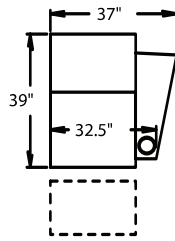

5300 - Straight Arm LF, WAW®, TM®, Rec
5301 - Straight Arm LF, WAW®, PR®, Rec
H. 44.5" W. 32.5" OD. 39"

5400 - Armless, WAW®, TM®, Rec
5401 - Armless, WAW®, PR®, Rec
H. 44.5" W. 26" OD. 39"

6700 - Armless, WAW®, TM®, Love Seat
6701 - Armless, WAW®, PR®, Love Seat
H. 44.5" W. 50" OD. 39"

CURVED

5240 - LF Wedge Arm/RF Straight Arm, WAW®, TM®, Rec
5241 - LF Wedge Arm/RF Straight Arm, WAW®, PR®, Rec
H. 44.5" W. 44.5" OD. 39"

5340 - Wedge Arm RF/LF Straight Arm, WAW®, TM®, Rec
5341 - Wedge Arm RF/LF Straight Arm, WAW®, PR®, Rec
H. 44.5" W. 44.5" OD. 39"

WAW® = Wallaway®
 TM® = TouchMotion®
 PR® = PowerRecline®
 REC = Recliner

Specifications accurate at time of printing.
 Specifications are subject to change without notification.
 Revised 7/08.

44.5" BACK HEIGHT

3900 RECLINER
3901 POWER RECLINE

5300 LF ARM
RECLINER
5301 LF ARM
POWER RECLINE

5340 CONSOLE
5341 CONSOLE
POWER RECLINE

5400 ARMLESS
RECLINER
5401 ARMLESS
POWER RECLINE

5440 CONSOLE
5441 CONSOLE
POWER RECLINE