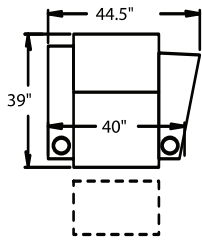

5340 CONSOLE
5341 CONSOLE
POWER RECLINE