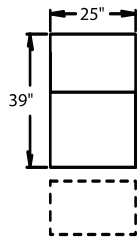

CURVED

5240 - LF Wedge Arm/RF Straight Arm, WAW®, TM®, Rec
5241 - LF Wedge Arm/RF Straight Arm, WAW®, PR®, Rec
H. 44.5" W. 44.5" OD. 39"

5340 - Wedge Arm RF/LF Straight Arm, WAW®, TM®, Rec
5341 - Wedge Arm RF/LF Straight Arm, WAW®, PR®, Rec
H. 44.5" W. 44.5" OD. 39"

5440 - Wedge Arm RF, WAW®, TM®, Rec
5441 - Wedge Arm RF, WAW®, PR®, Rec
H. 44.5" W. 37" OD. 39"

Available in fabric, suede, vinyl, 100% genuine top grain leather or LeatherPlus.*

* LeatherPlus combines leather and vinyl for value and comfort.

WAW® = Wallaway®
 TM® = TouchMotion®
 PR® = PowerRecline®
 REC = Recliner

Specifications accurate at time of printing.
 Specifications are subject to change without notification.
 Revised 7/08.

44.5" BACK HEIGHT

3900 RECLINER
3901 POWER RECLINE

5300 LF ARM
RECLINER
5301 LF ARM
POWER RECLINE

5340 CONSOLE
5341 CONSOLE
POWER RECLINE

5400 ARMLESS
RECLINER
5401 ARMLESS
POWER RECLINE

5440 CONSOLE
5441 CONSOLE
POWER RECLINE