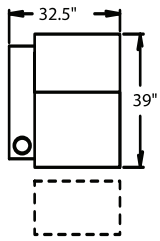

5300 LF ARM
RECLINER
5301 LF ARM
POWER RECLINE